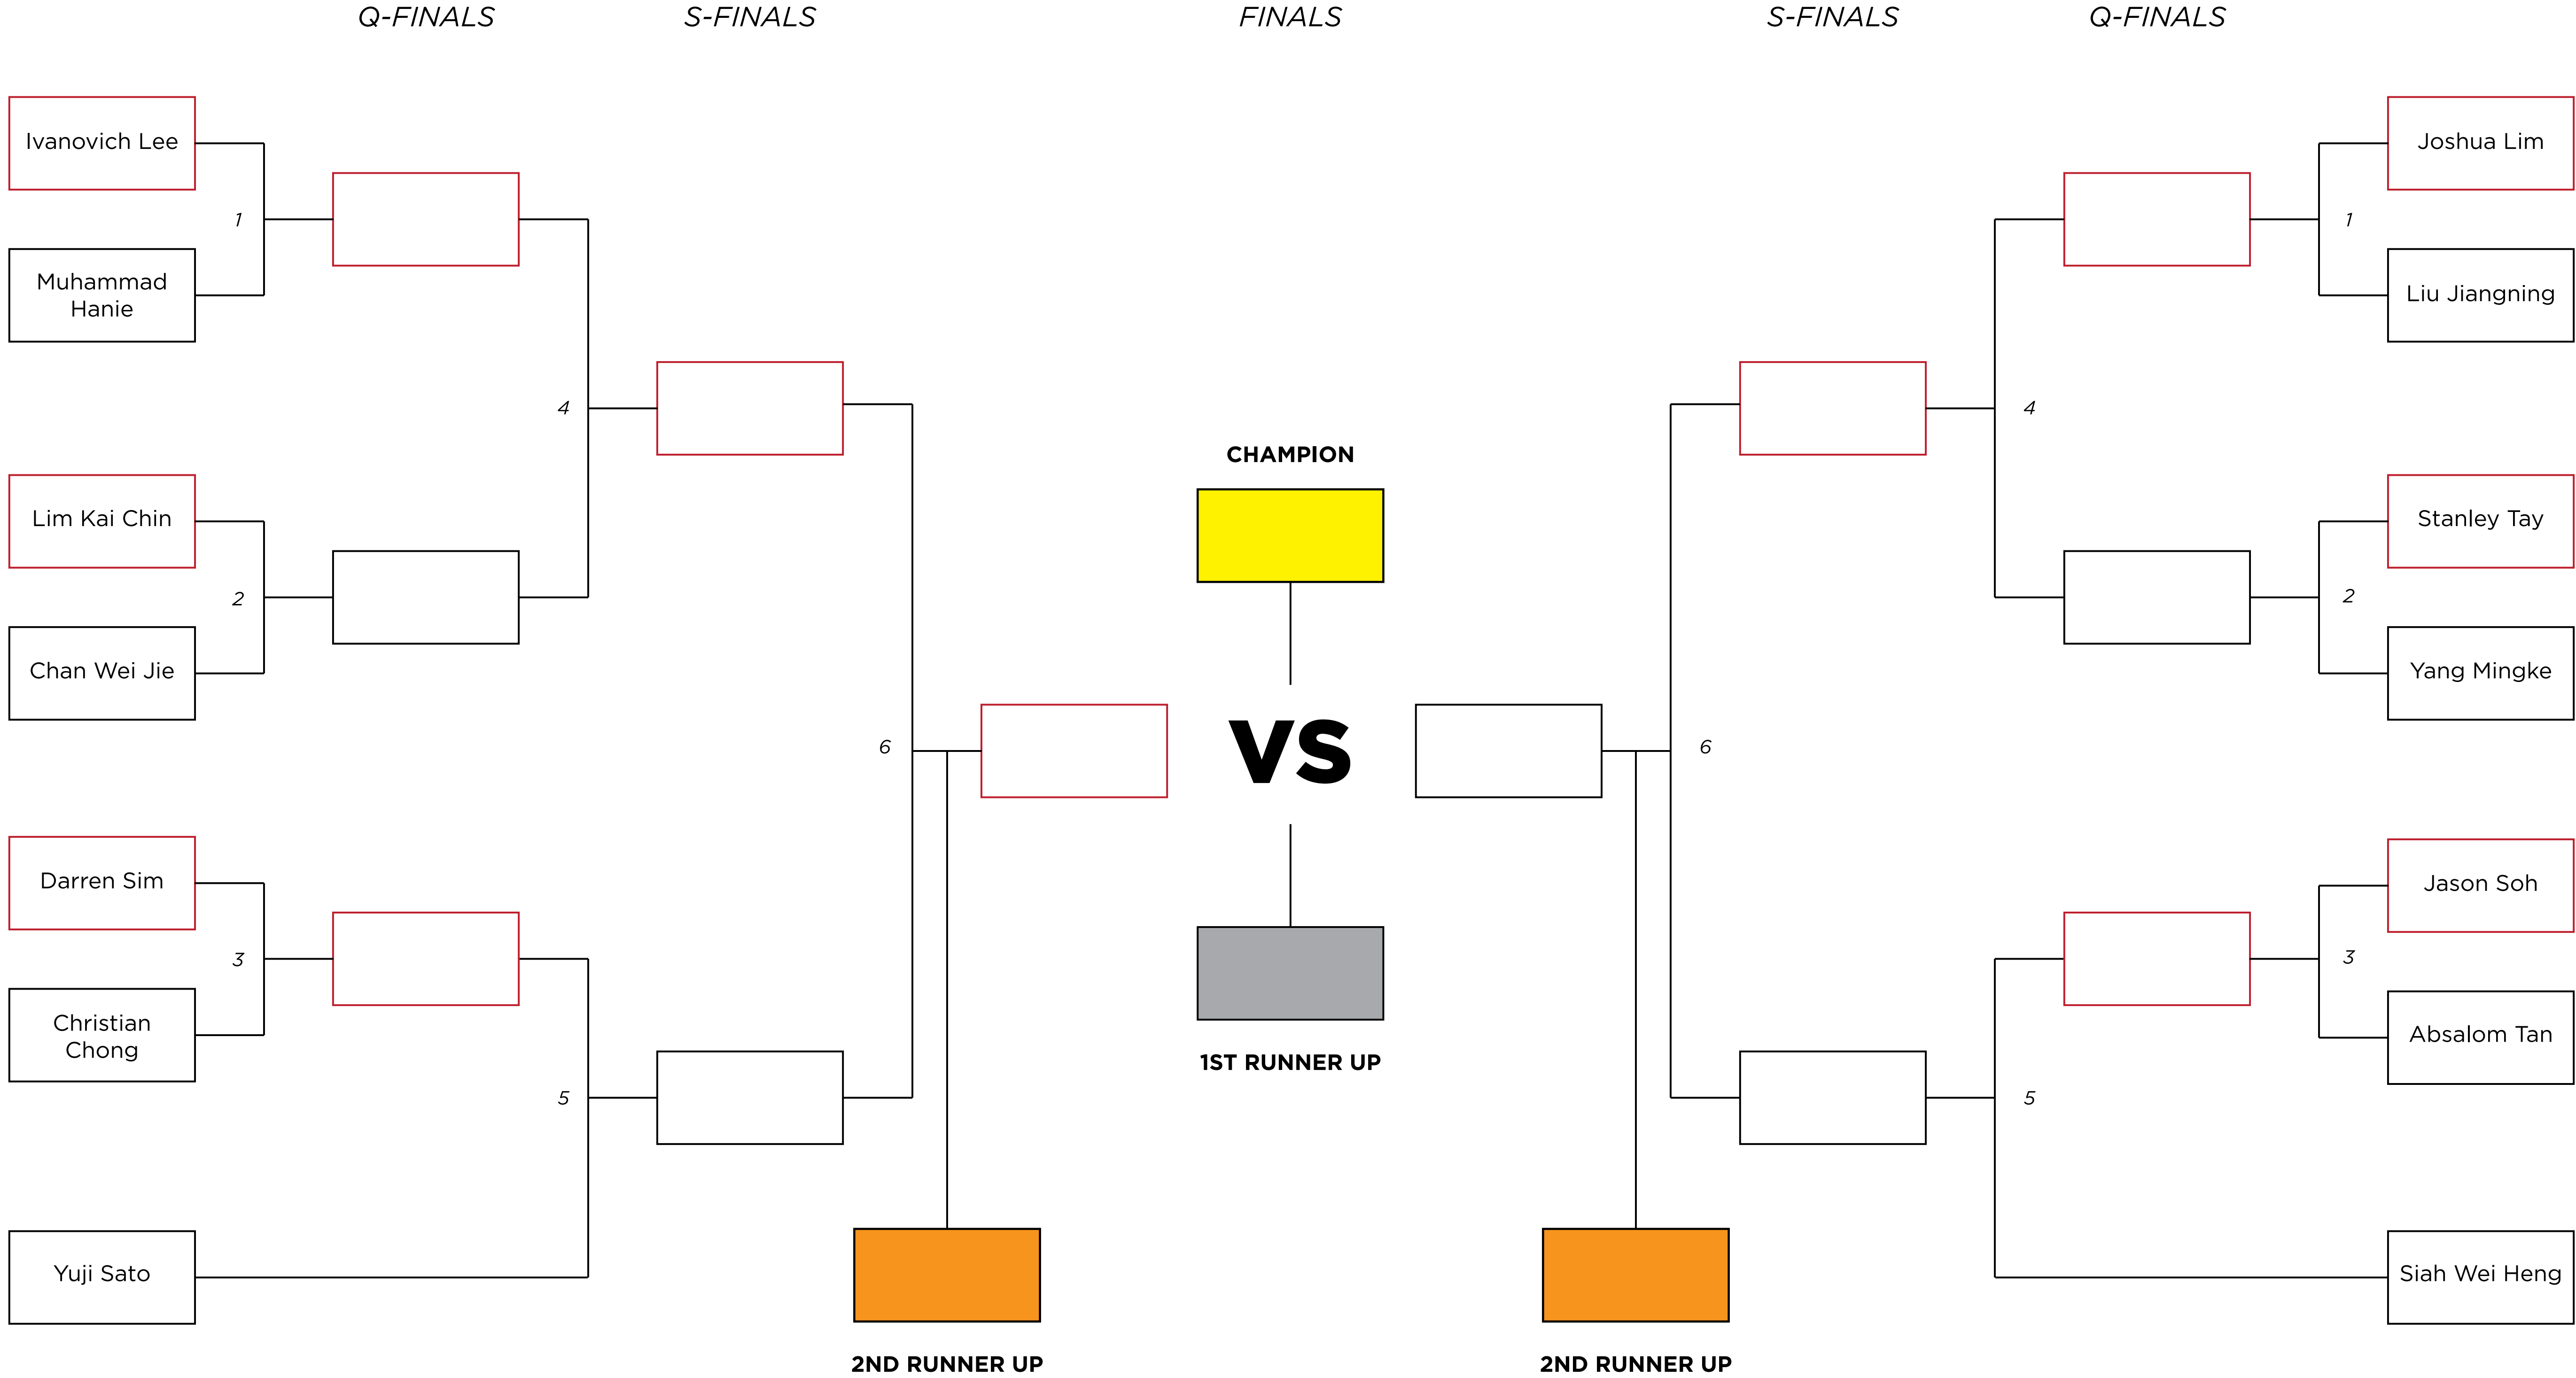

Women's Junior

Round Robins

COURT A

COURT B

Women's Junior Eliminations

COURT A

S-FINALS

A1

B2

2ND RUNNER UP

FINALS

CHAMPION

VS

1ST RUNNER UP

COURT B

S-FINALS

B1

A2

2ND RUNNER UP

Men's Junior Eliminations

COURT A

COURT B

Women's Senior Eliminations

COURT A

COURT B

Men's Senior Eliminations

COURT A

COURT B