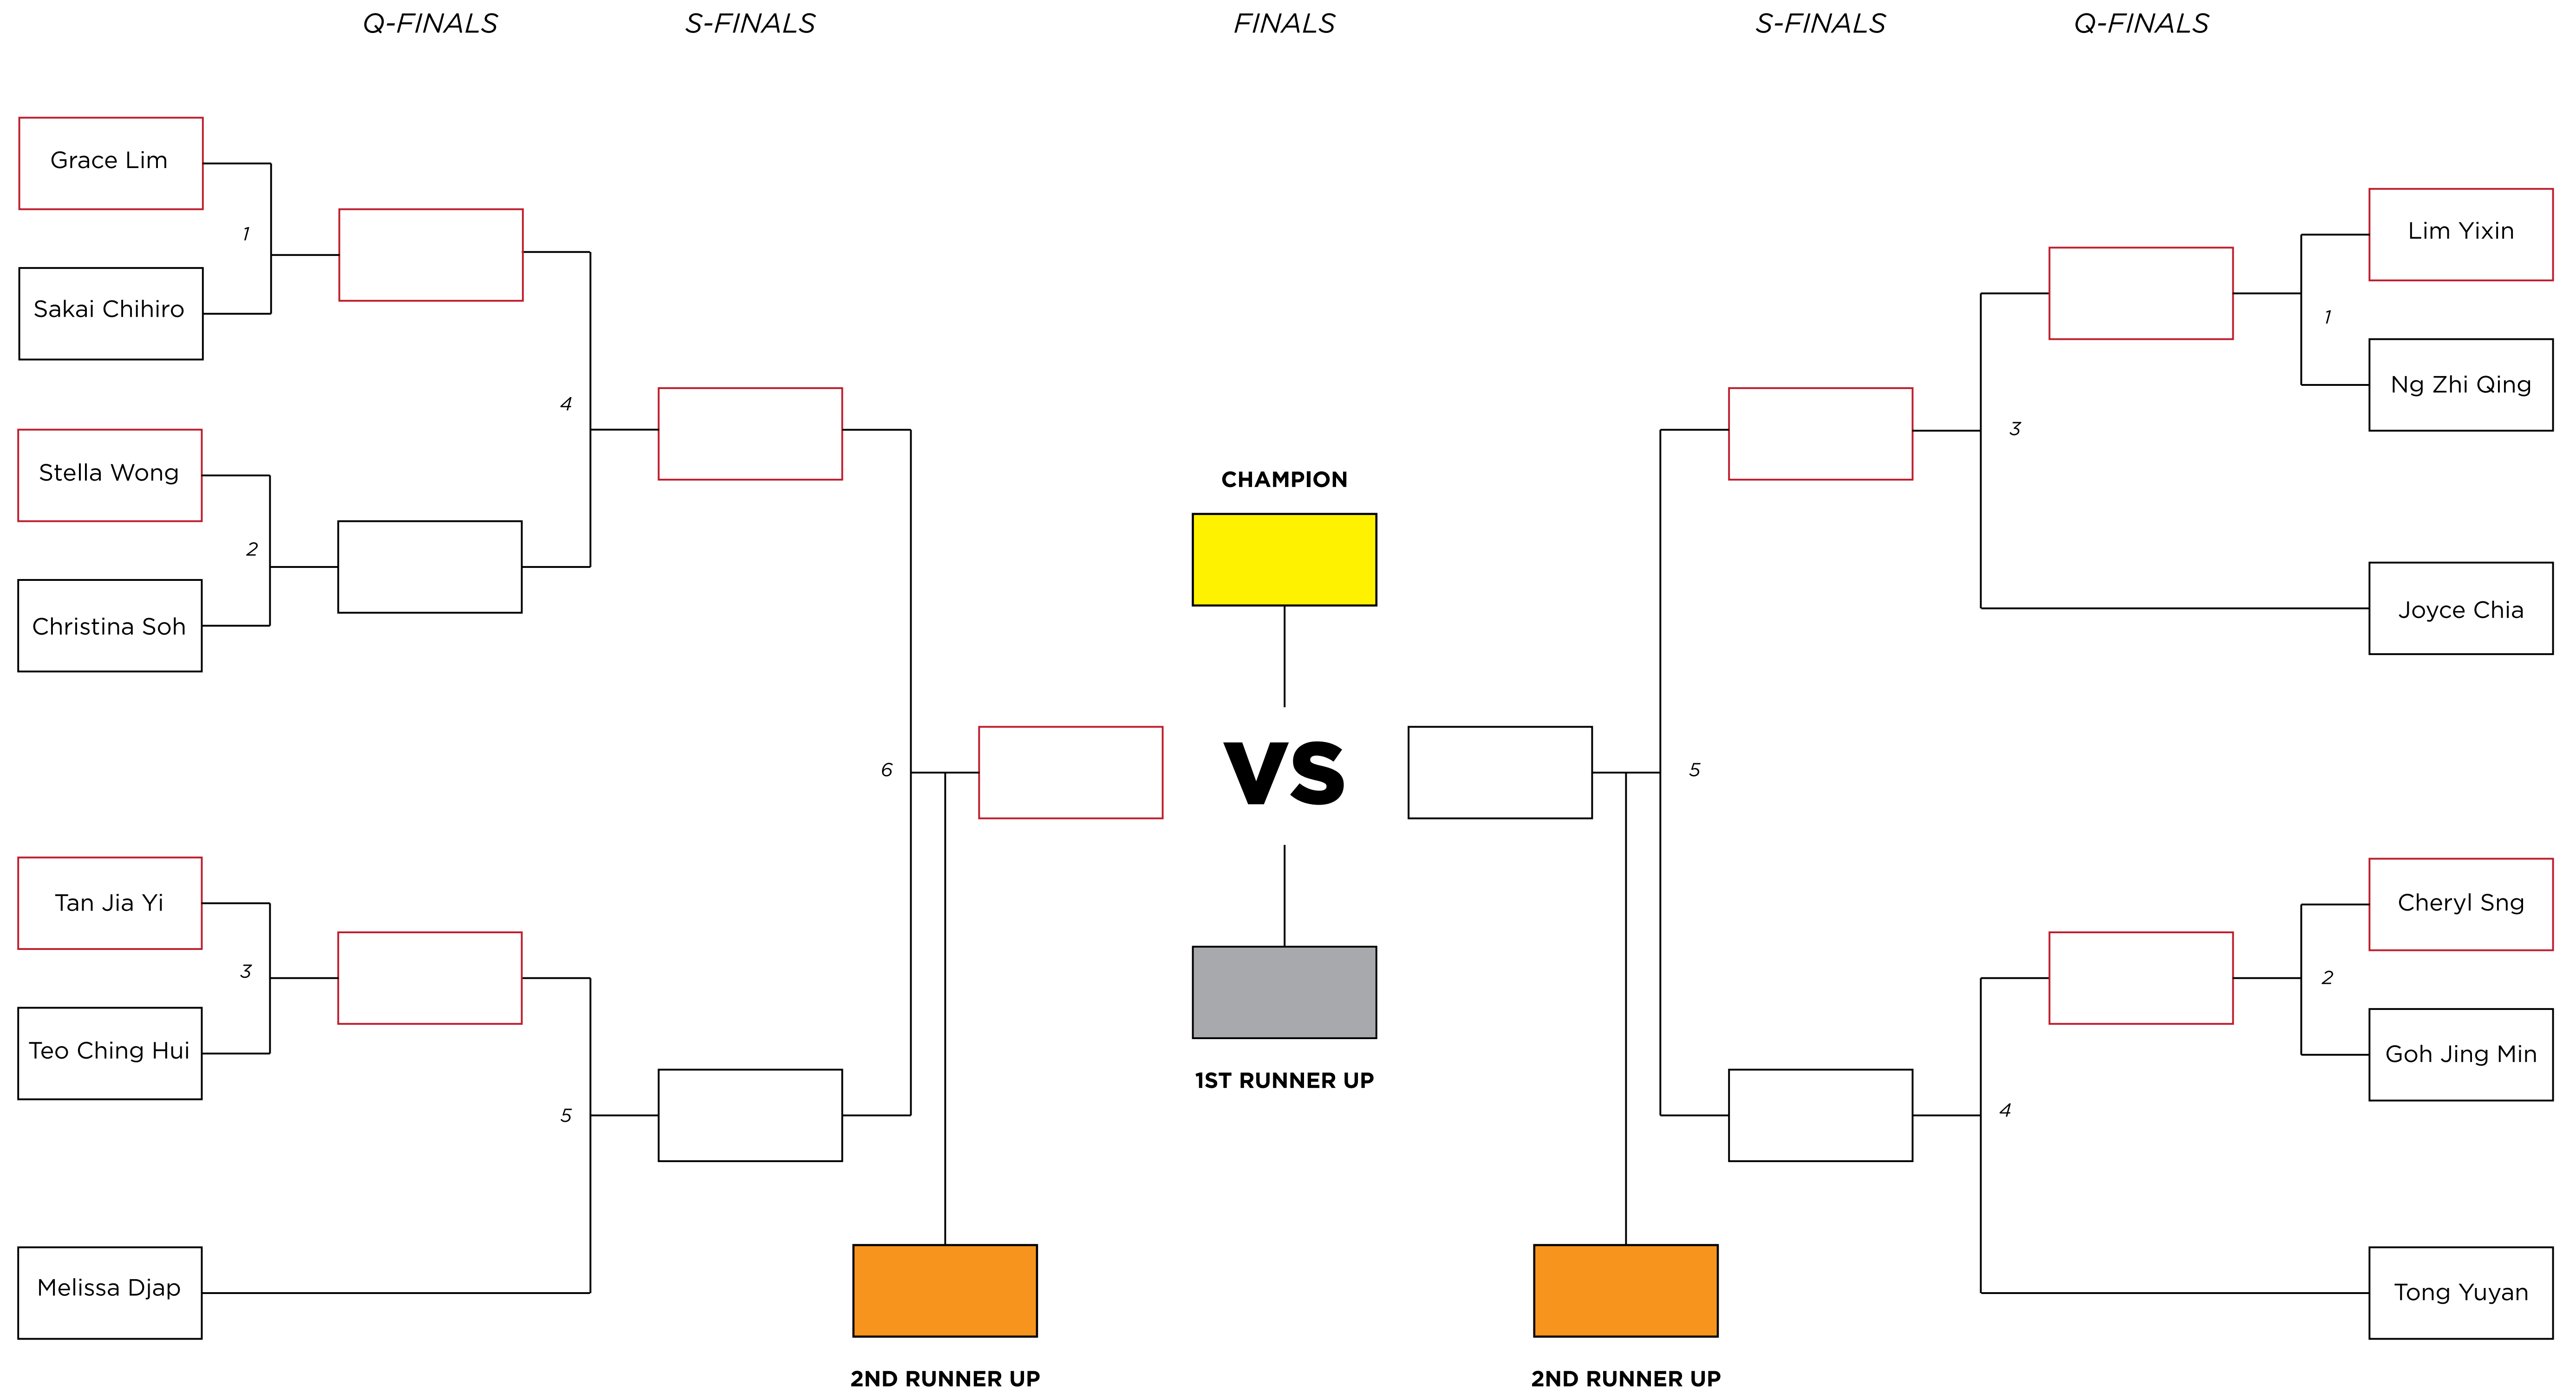

Women's Junior

Round Robins

COURT A

COURT B

Women's Junior Eliminations

COURT A

S-FINALS

A1

B2

2ND RUNNER UP

FINALS

CHAMPION

VS

1ST RUNNER UP

COURT B

S-FINALS

B1

A2

2ND RUNNER UP

Men's Junior Eliminations

COURT A

COURT B

Women's Senior Eliminations

COURT A

COURT B

Men's Senior Eliminations

COURT A

COURT B